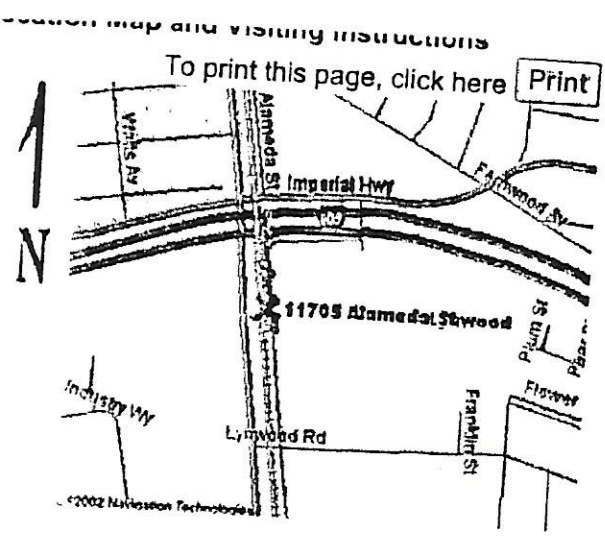

Century Regional Detention Facility
 11705 South Alameda St.
 Lynwood, CA 90262
 Bus. Phone: 323-357-5100
 Inmate Information: 213-473-6100

Location:
 CRDF is located between the 110 and 710 fwys.
 CRDF is south of the 105 fwy.
 From the 105 fwy, exit off the Wilmington Ave offramp.
 Go east from Westtech Wy to Alameda St. south.

For more information, go to maps at: <http://randmncally.com/>
 © 2002 randmncally.com inc. © 2002 Navigation Technologies. All rights reserved.

	<p>Visiting:</p> <ul style="list-style-type: none"> - CRDF offers Inmate visiting on Saturday and Sunday from 12:00 p.m. to 4:00 p.m.. No visitors are allowed entry after 3:30 p.m. - Please call for holiday schedules.
	<p>Public Parking: Is available and accessible off of Alameda Street, just south of Imperial Highway.</p>
	<p>Inmate Mailing Address:</p> <p style="text-align: center;">Inmate name and Booking Number Terminal Annex P.O. Box #86164 Los Angeles, CA 90086-0164</p>